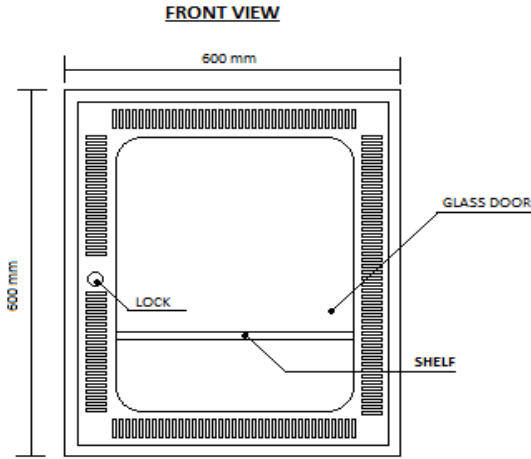

Description

DME PROLINK's Optical Network Termination (ONT) Cabinet is designed and fabricated in accordance with global Service Provider requirements and conforms precisely to Common Du and Etisalat FTTx specifications. The robust and durable design makes it easy to install and maintain. This flush mount wall cabinet is available in a range of colors and dimensions to suit any number of user applications.

Features & Benefits

- Dimensions: 12U Height; 600mm x 350mm (W x D)
- 5 Entry points on a removable cable entry knockout plate on Top and Bottom.
- Tempered Glass door with Steel side panels. (Perforated Door options available)
- 2 Nos. of 19" Mountable Shelves provided within the cabinet.
- Aesthetic design with Ventilation Holes
- Comes with Universal Standard Key & Lock
- 25 Years System Warranty

D 3 3 x - h w d l c

x	Pin assigned by ECS
0-9	Inventory Management Index

h	Height
12	12U

w	Width
60	600

d	Depth
35	350

c	Color
WT	Traffic White (RAL 9016)
GY	Light Grey (RAL 7035)
PW	Pure White (RAL 9010)
CR	Cream (RAL 9001)
PG	Pebble Grey (RAL 7032)
GW	Grey White (RAL 9002)

l	Lock
Y	With Lock
N	Without Lock

Part Number (Example)

D335-126035YGY	Cabinet, Wall Mount ONT, 12RU, 600 Wide, 350 Deep, with Lock, with 2 shelves, Light Grey (RAL7035)
D335-126035YPW	Cabinet, Wall Mount ONT, 12RU, 600 Wide, 350 Deep, with Lock, with 2 shelves, Pure White (RAL9010)
D335-126035YTW	Cabinet, Wall Mount ONT, 12RU, 600 Wide, 350 Deep, with Lock, with 2 shelves, Traffic White (RAL9016)