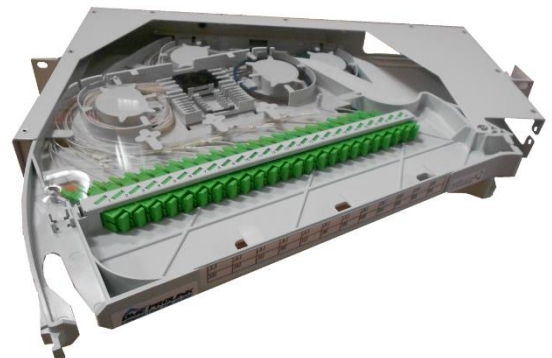

Description

DME PROLINK's High Density (HD) Patch Panels are the bench-mark for Fiber aggregation in FTTx networks. Positioned in the Central Office, Switch Centre or PoP locations, this HD-Patch Panel forms the foundation for *DME PROLINK's* HD-ODF solution, a modular, scalable fiber aggregation Frame, to accommodate the termination density demanded in any highly congested Telco environment. This panel is designed in conjunction with leading European Service Providers, is an integral part of a modular, scalable ODF solution. This Patch Panel is shipped configured for 12C, 24C or 48C terminations in 1U. The solution provides an optical channel that is guaranteed to be compliant with the ISO 11801 International Standard for Structured Cabling. *DME PROLINK* quality personals ensures product reliability through rigorous qualification testing to assure cable performance and durability in adverse field environments. Excellent quality control is achieved through intense in-house quality check and stringent audit acceptance by ISO 9001.

Features & Benefits

- 19" Rack-mountable;
- Easy to install.
- Comes Loaded with SC/APC Simplex Adapters (Capacity 48 Ports)
- With swing out Design
- The body made of galvanized steel, molded by numerical controlling. Surface treated with static plastic spray.
- Loaded with splice trays and patch cord management
- Preloaded with 8-core SC/APC Fan-out cords available
- Internal Cable fixing, grounding device, welding unit and fiber distribution unit.
- Accommodates Splicing and/or Direct Termination
- Front Panel Labeling for each port
- Complies with IEC 60068
- Accepts *DME PROLINK* compliant adapters/couplers.
- Panels can be ordered configured.
- 25 Years System Warranty

Technical Specification

- 2 Trays per FO Patch Panel

Product Dimension:

- 482mm (W) X 44mm (H) X 260mm (D)

Part Number

D1221-1LSCA648S48GY

Fiber Optic Patch Panel, High-Density, 1RU, Left-opening, SM, 48 SC/APC Simplex Adapters, 48 SC/APC Fan-out cords, Grey